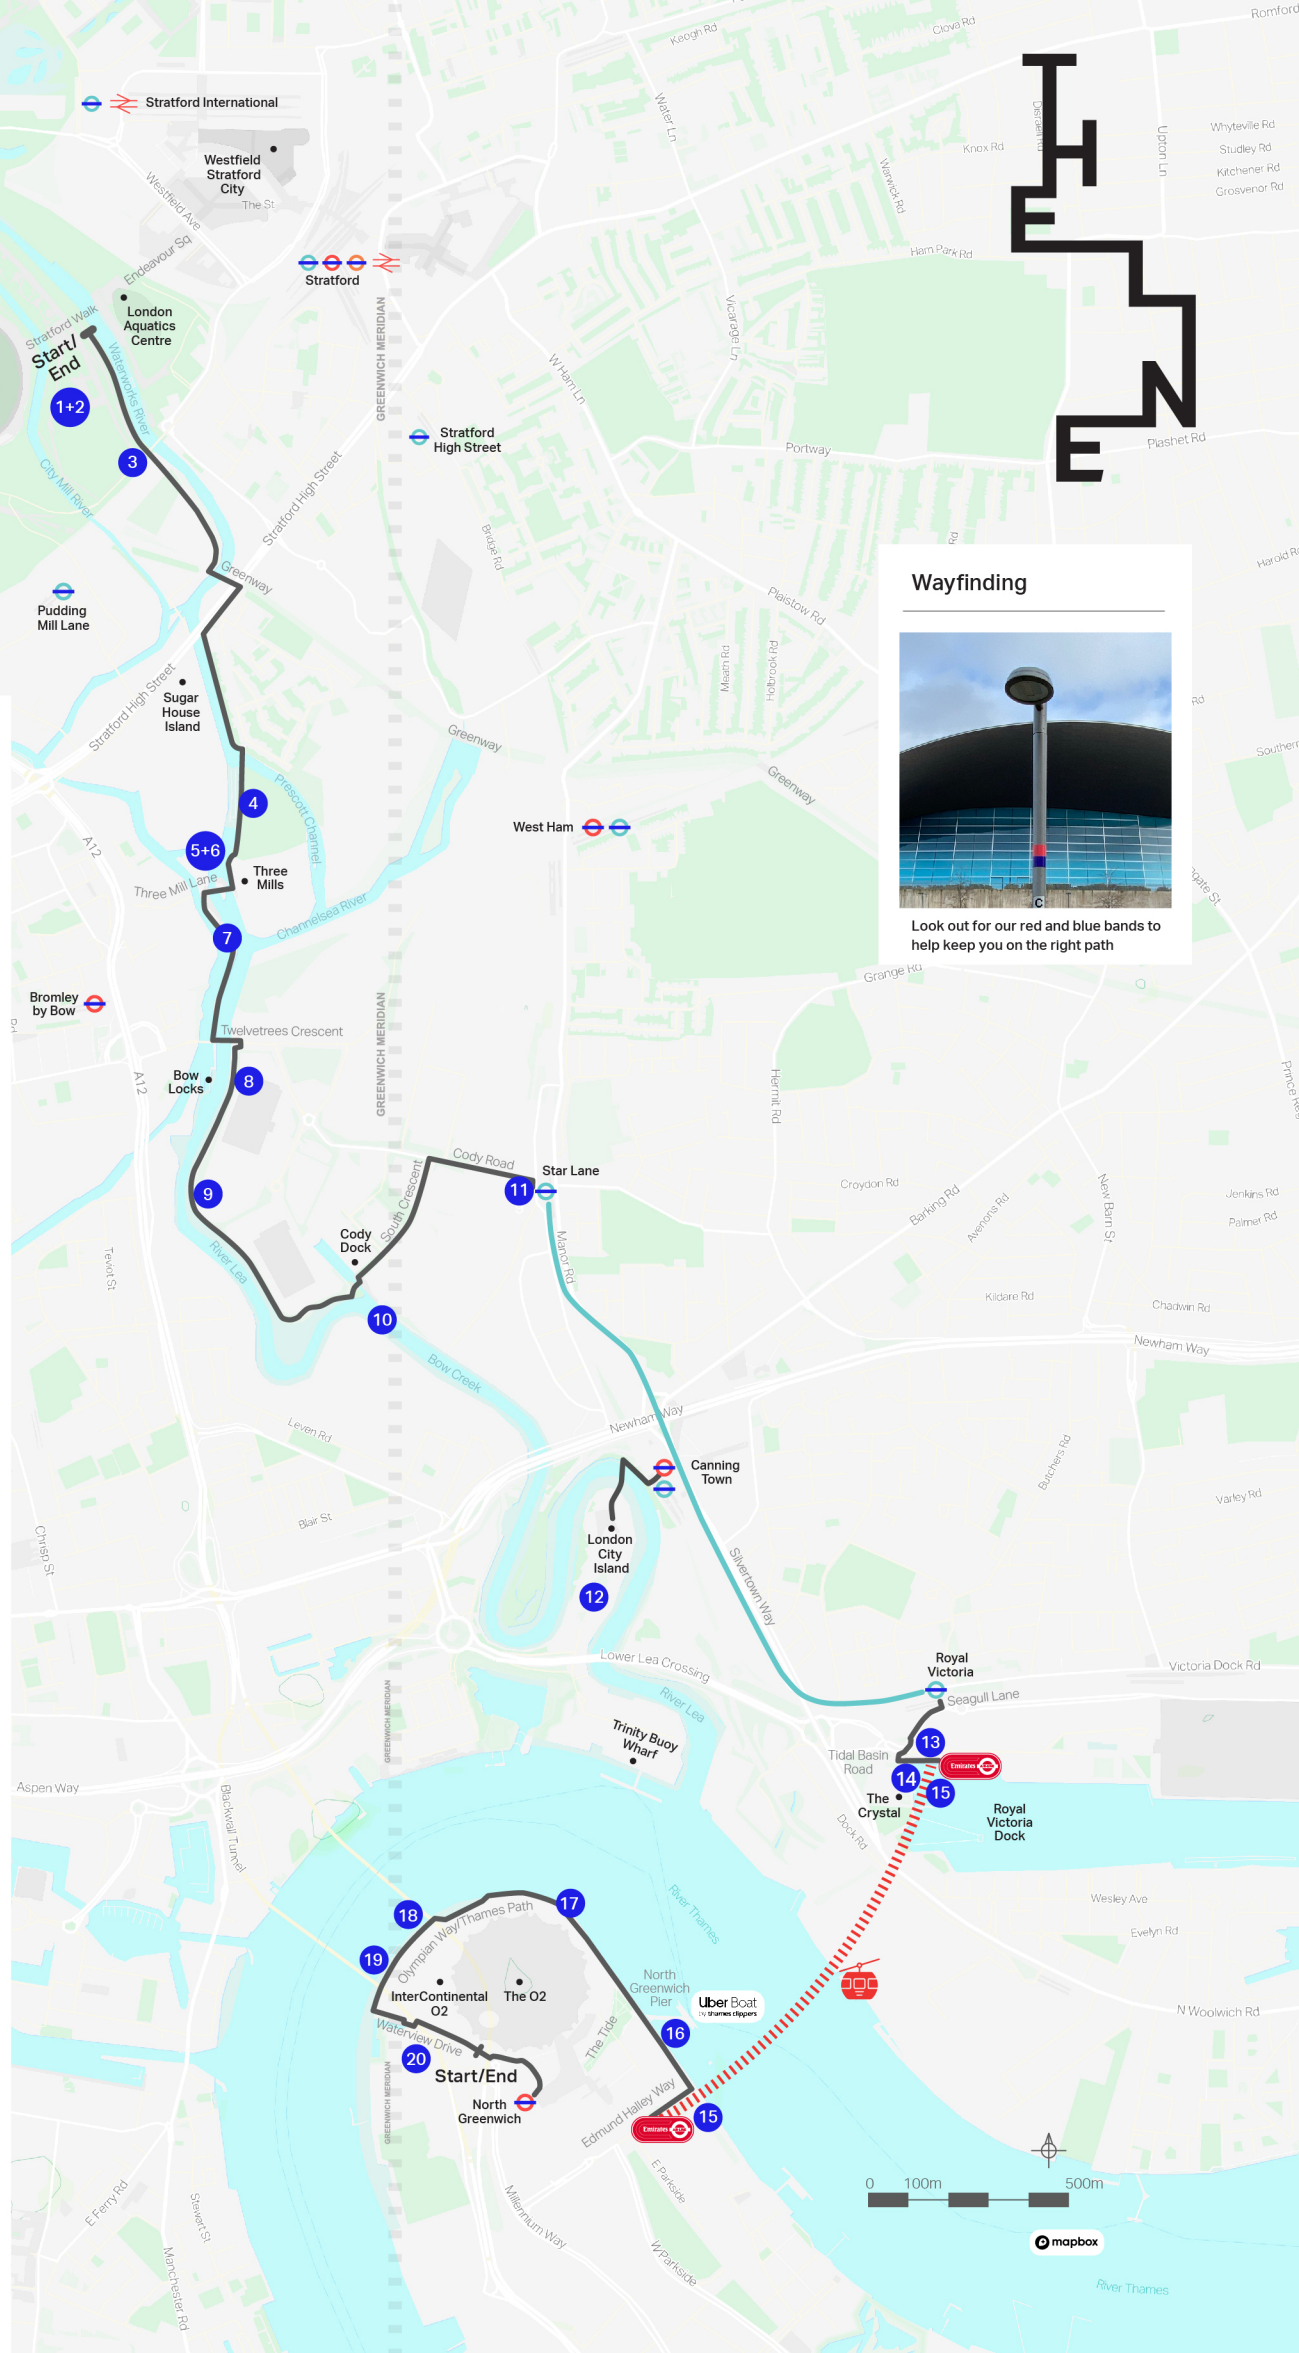

Route Key

-  Walk / Cycle
 -  DLR
 -  Emirates Air Line
 -  Disabled Access
To avoid Twelvrees Crescent ramp. The rest of the route is accessible.
- 1** Anish Kapoor
ArcelorMittal Orbit
 - 2** Carsten Höller
The Slide
 - 3** Madge Gill
Untitled x10
 - 4** Thomas J Price
Reaching Out
 - 5** Madge Gill
Untitled
 - 6** Virginia Overton
Untitled (Juniper)
 - 7** Tracy Emin
A Moment Without You
 - 8** Eva Rothschild
Living Spring
 - 9** Abigail Falls
DNA DL90
 - 10** Madge Gill
Untitled
 - 11** Madge Gill
Red Women
 - 12** Rana Begum
Catching Colour
 - 13** Madge Gill
Untitled x 6
 - 14** Laura Ford
Bird Boy (without a tail)
 - 15** Larry Achiampong
Sanko-time
 - 16** Antony Gormley
Quantum Cloud
 - 17** Gary Hume
Liberty Grip
 - 18** Richard Wilson
A Slice of Reality
 - 19** Thomson & Craighead
Here
 - 20** Alex Chinneck
A Bullet from a Shooting Star

For more info: www.the-line.org
@TheLineLondon #TheLineLondon

Make the most of your visit to The Line with our free digital guide on the Bloomberg Connects app. Scan the code to download the app today.

Wayfinding

Look out for our red and blue bands to help keep you on the right path

mapbox