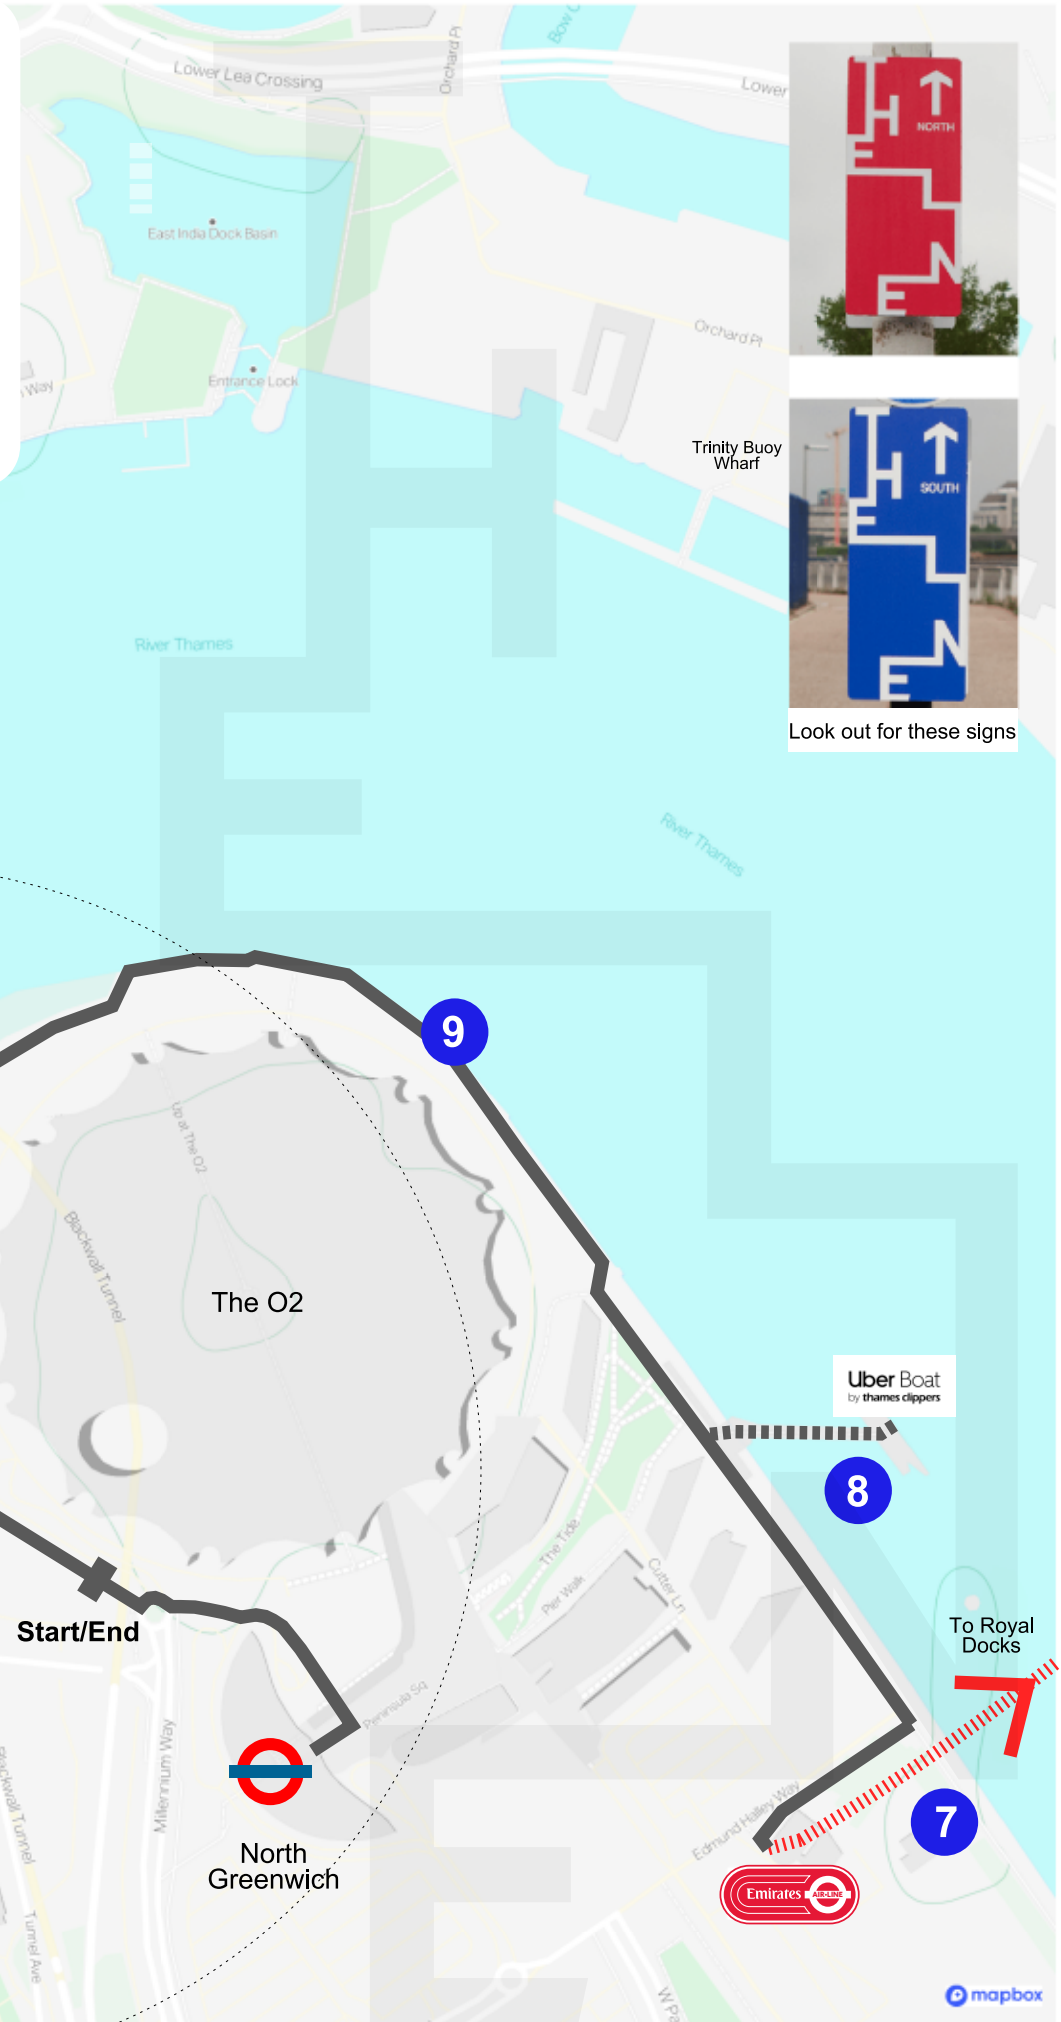

-  Walking Route
-  DLR
-  Emirates Air Line

- 7** **Larry Achiampong**  
Sanko-time
- 8** **Antony Gormley**  
Quantum Cloud
- 9** **Gary Hume**  
Liberty Grip
- 10** **Richard Wilson**  
A Slice of Reality
- 11** **Thomson & Craighead**  
Here
- 12** **Alex Chinneck**  
A Bullet from a Shooting Star

For more info: @TheLineLondon  
www.the-line.org

Look out for these signs

# Greenwich Peninsula

0 50m 100m